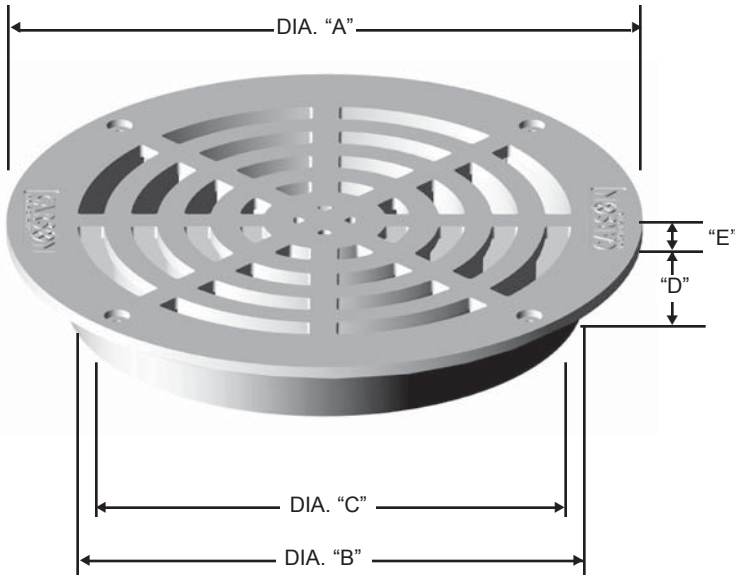

## Round Grates

### 12" ROUND GRATE

**Models:**  
 TT-126 Green

**Grate Opening:** 3/4"  
**Open Surface Area:** 43.0 Sq. In.

**Fits:** 12" Corrugated and 10" Bellend, SDR35.

### 15" ROUND GRATE

**Models:**  
 TT-1213 Green  
 TT-1214 Black

**Grate Opening:** 3/4"  
**Open Surface Area:** 67.0 Sq. In.

**Fits:** 15" Corrugated.

PRODUCT SIZE	A	B	C	D	E
12"	14-1/2"	11-3/4"	11-3/8"	1-7/8"	5/16"
15"	18"	14-3/4"	14-1/8"	2-1/8"	3/8"